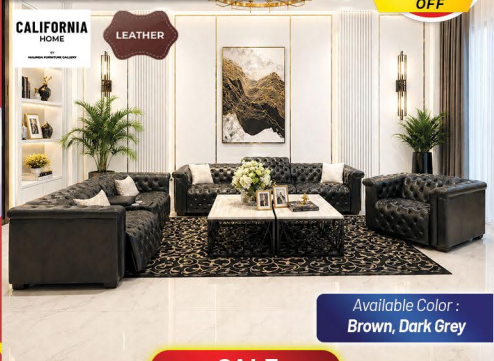

EMPIRES
SOFA + LOVESEAT + CHAIR
(RECLINER)

REG PRICE: 565 jt
SALE 149,9 jt
+PPN 11%: 166,3 jt

CALIFORNIA HOME
LEATHER

70%
OFF

Available Color :
Brown, Dark Grey