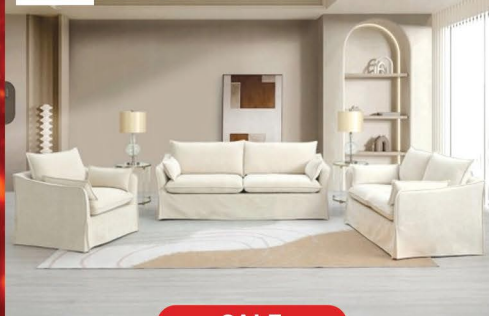

ARGENT

SOFA + LOVESEAT + CHAIR
(WASHABLE COVER)

CALIFORNIA HOME FABRIC

70% OFF

REG PRICE: 93,1 jt
SALE 24,9 jt

+PPN 11%: 27,6 jt