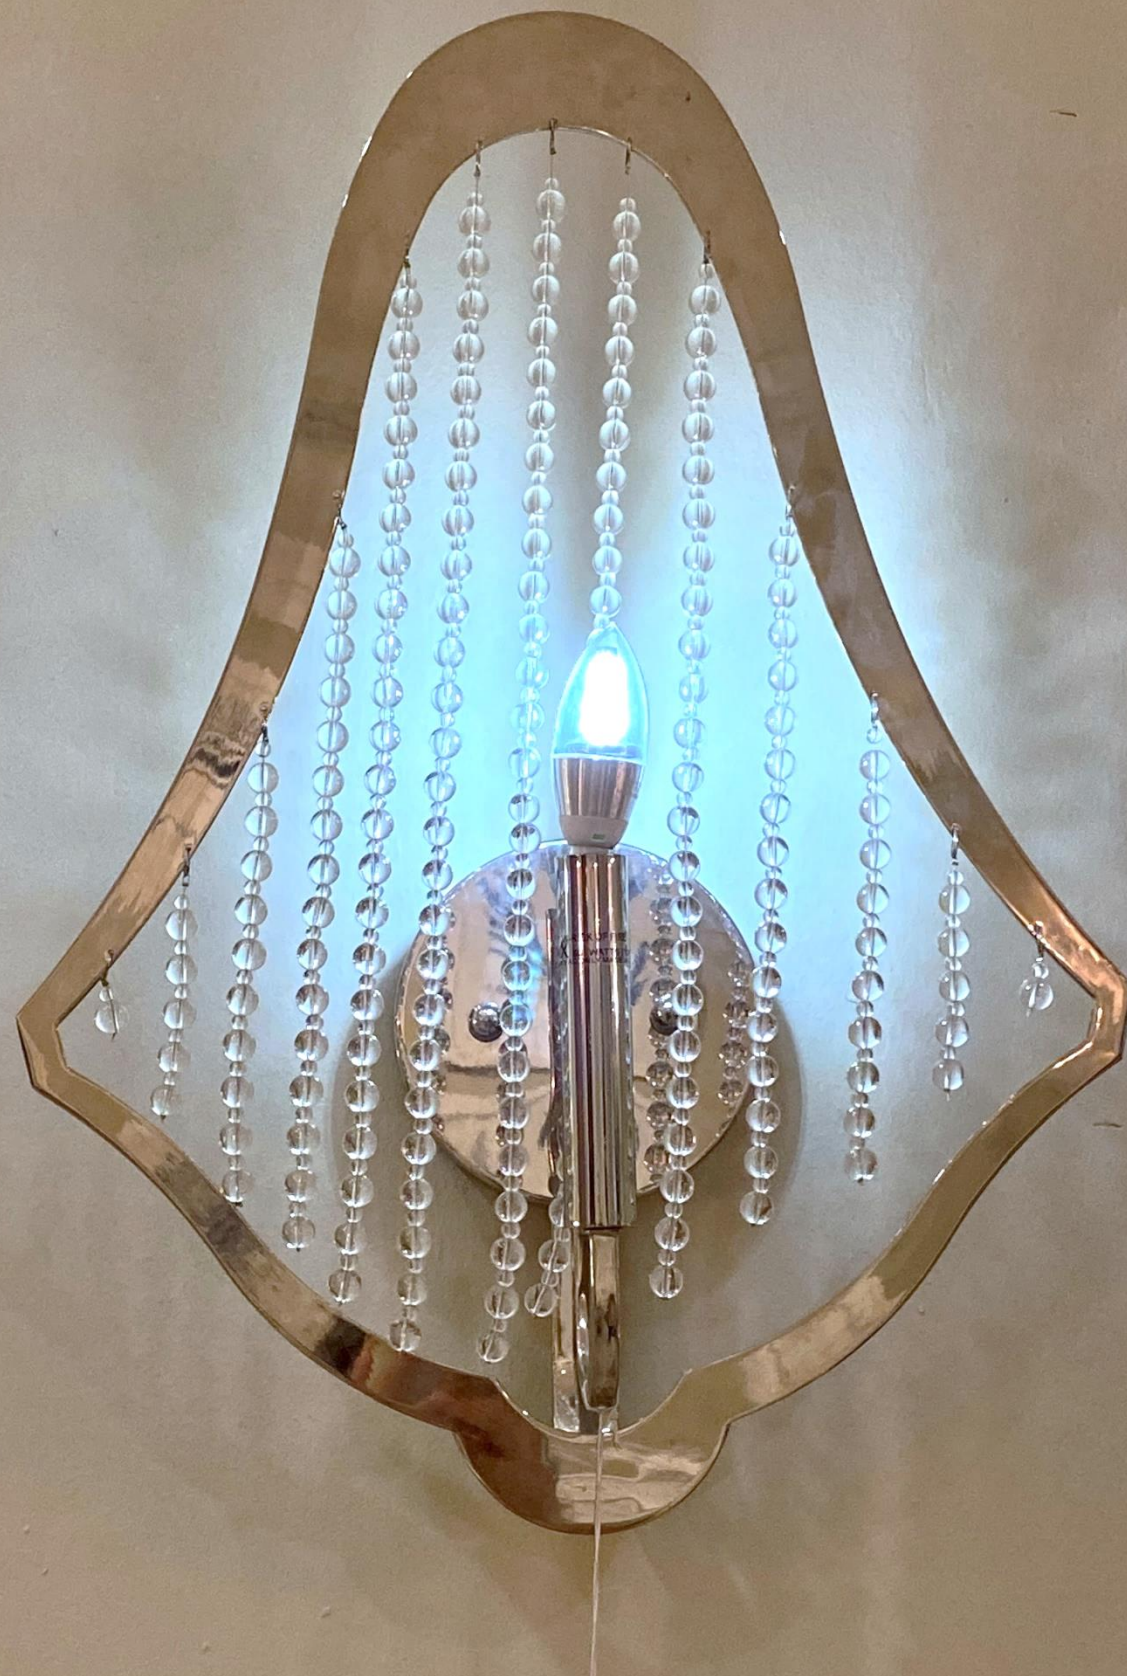

38,700,000

WWW.MALINDAFURNITURE.COM

BIJOU

5 LIGHT CHANDELIER – POLISHED NICKEL

Reg. Rp. ~~46,050,000~~

NOW

27,600,000

BIJOU